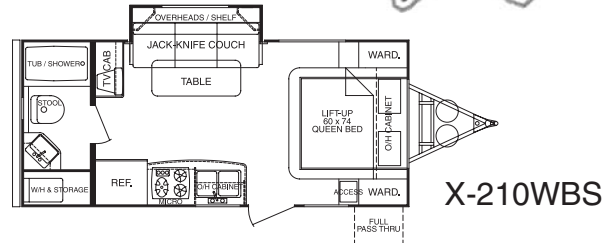

FUN FINDER X

2008

Fun Finder X	X-139	X-160	X-189FD	X-189FBR	X-189FBS	X-210	X-210WBS	X-240	X-250BHS
Exterior Length	14'9"	16'6"	18'3"	18'3"	18'9"	23'6"	21'9"	25'1"	26'7"
Exterior Width	84"	84"	84"	84"	84"	90"	90"	90"	90"
Exterior Height	8'2"	8'2"	8'2"	8'2"	8'2"	8'4"	8'4"	8'4"	8'4"
Interior Height	6'4"	6'4"	6'4"	6'4"	6'4"	6'4"	6'4"	6'4"	6'4"
Bed Size	N/A	N/A	N/A	60x80	60x80	60x80	60x74	60x80	60x80
Dinette Bed Size	60x80	60x80	60x80	33x72	N/A	40x72	N/A	40x72	40x72
Gaucho/Couch Size	N/A	N/A	72x40	N/A	35x66	N/A	35x66	N/A	35x66
Axle Weight (lbs.)	1877	2043	2389	2458	2717	2952	3155	3541	3758
Hitch Weight (lbs.)	230	235	250	250	295	360	315	395	455
Dry Weight (lbs.)	2107	2278	2639	2708	3012	3312	3470	3936	4213
GVWR (lbs.)	3330	3335	5850	5850	5895	5960	5915	5995	6055
Cargo Capacity (lbs.)*	1223	1057	3211	3142	2883	2648	2445	2059	1842
Fresh Water Tank (gal)	25	25	25	25	25	36	36	36	36
Gray Water Tank (gal)	32	32	32	32	25	38	38	38	40
Black Water Tank (gal)	25	25	25	25	25	38	38	38	40
LP Bottle (lbs.)	20	20	40	40	40	60	60	60	60
Power Converter (Amps)	55	55	55	55	55	55	55	55	55
Elect. Ign. Furn. (BTUs)	16K	16K	16K	16K	16K	20K	20K	20K	20K

* Cargo capacity does not include weight of water or LP gas