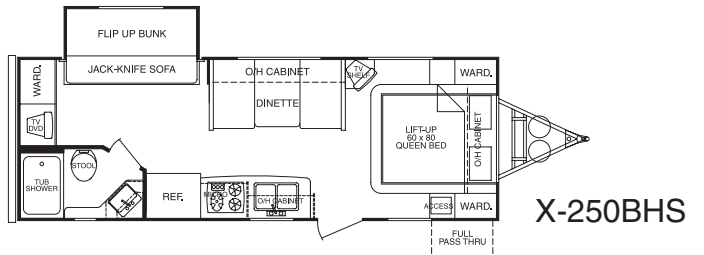

FUN FINDER X

2008

Fun Finder X	X-139	X-160	X-189FD	X-189FBR	X-189FBS	X-210	X-210WBS	X-240	X-250BHS
Exterior Length	14'9"	16'6"	18'3"	18'3"	18'9"	23'6"	21'9"	25'1"	26'7"
Exterior Width	84"	84"	84"	84"	84"	90"	90"	90"	90"
Exterior Height	8'2"	8'2"	8'2"	8'2"	8'2"	8'4"	8'4"	8'4"	8'4"
Interior Height	6'4"	6'4"	6'4"	6'4"	6'4"	6'4"	6'4"	6'4"	6'4"
Bed Size	N/A	N/A	N/A	60x80	60x80	60x80	60x74	60x80	60x80
Dinette Bed Size	60x80	60x80	60x80	33x72	N/A	40x72	N/A	40x72	40x72
Gaucho/Couch Size	N/A	N/A	72x40	N/A	35x66	N/A	35x66	N/A	35x66
Axle Weight (lbs.)	1877	2043	2389	2458	2717	2952	3155	3541	3758
Hitch Weight (lbs.)	230	235	250	250	295	360	315	395	455
Dry Weight (lbs.)	2107	2278	2639	2708	3012	3312	3470	3936	4213
GVWR (lbs.)	3330	3335	5850	5850	5895	5960	5915	5995	6055
Cargo Capacity (lbs.)*	1223	1057	3211	3142	2883	2648	2445	2059	1842
Fresh Water Tank (gal)	25	25	25	25	25	36	36	36	36
Gray Water Tank (gal)	32	32	32	32	25	38	38	38	40
Black Water Tank (gal)	25	25	25	25	25	38	38	38	40
LP Bottle (lbs.)	20	20	40	40	40	60	60	60	60
Power Converter (Amps)	55	55	55	55	55	55	55	55	55
Elect. Ign. Furn. (BTUs)	16K	16K	16K	16K	16K	20K	20K	20K	20K

* Cargo capacity does not include weight of water or LP gas