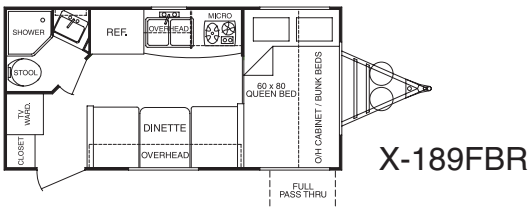

FUN FINDER X

2008

Fun Finder X	X-139	X-160	X-189FD	X-189FBR	X-189FBS	X-210	X-210WBS	X-240	X-250BHS
Exterior Length	14'9"	16'6"	18'3"	18'3"	18'9"	23'6"	21'9"	25'1"	26'7"
Exterior Width	84"	84"	84"	84"	84"	90"	90"	90"	90"
Exterior Height	8'2"	8'2"	8'2"	8'2"	8'2"	8'4"	8'4"	8'4"	8'4"
Interior Height	6'4"	6'4"	6'4"	6'4"	6'4"	6'4"	6'4"	6'4"	6'4"
Bed Size	N/A	N/A	N/A	60x80	60x80	60x80	60x74	60x80	60x80
Dinette Bed Size	60x80	60x80	60x80	33x72	N/A	40x72	N/A	40x72	40x72
Gaucho/Couch Size	N/A	N/A	72x40	N/A	35x66	N/A	35x66	N/A	35x66
Axle Weight (lbs.)	1877	2043	2389	2458	2717	2952	3155	3541	3758
Hitch Weight (lbs.)	230	235	250	250	295	360	315	395	455
Dry Weight (lbs.)	2107	2278	2639	2708	3012	3312	3470	3936	4213
GVWR (lbs.)	3330	3335	5850	5850	5895	5960	5915	5995	6055
Cargo Capacity (lbs.)*	1223	1057	3211	3142	2883	2648	2445	2059	1842
Fresh Water Tank (gal)	25	25	25	25	25	36	36	36	36
Gray Water Tank (gal)	32	32	32	32	25	38	38	38	40
Black Water Tank (gal)	25	25	25	25	25	38	38	38	40
LP Bottle (lbs.)	20	20	40	40	40	60	60	60	60
Power Converter (Amps)	55	55	55	55	55	55	55	55	55
Elect. Ign. Furn. (BTUs)	16K	16K	16K	16K	16K	20K	20K	20K	20K

* Cargo capacity does not include weight of water or LP gas