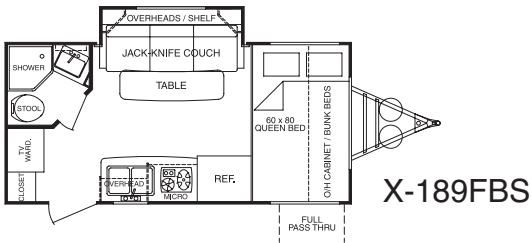

FUN FINDER X

2008

Fun Finder X	X-139	X-160	X-189FD	X-189FBR	X-189FBS	X-210	X-210WBS	X-240	X-250BHS
Exterior Length	14'9"	16'6"	18'3"	18'3"	18'9"	23'6"	21'9"	25'1"	26'7"
Exterior Width	84"	84"	84"	84"	84"	90"	90"	90"	90"
Exterior Height	8'2"	8'2"	8'2"	8'2"	8'2"	8'4"	8'4"	8'4"	8'4"
Interior Height	6'4"	6'4"	6'4"	6'4"	6'4"	6'4"	6'4"	6'4"	6'4"
Bed Size	N/A	N/A	N/A	60x80	60x80	60x80	60x74	60x80	60x80
Dinette Bed Size	60x80	60x80	60x80	33x72	N/A	40x72	N/A	40x72	40x72
Gaucho/Couch Size	N/A	N/A	72x40	N/A	35x66	N/A	35x66	N/A	35x66
Axle Weight (lbs.)	1877	2043	2389	2458	2717	2952	3155	3541	3758
Hitch Weight (lbs.)	230	235	250	250	295	360	315	395	455
Dry Weight (lbs.)	2107	2278	2639	2708	3012	3312	3470	3936	4213
GVWR (lbs.)	3330	3335	5850	5850	5895	5960	5915	5995	6055
Cargo Capacity (lbs.)*	1223	1057	3211	3142	2883	2648	2445	2059	1842
Fresh Water Tank (gal)	25	25	25	25	25	36	36	36	36
Gray Water Tank (gal)	32	32	32	32	25	38	38	38	40
Black Water Tank (gal)	25	25	25	25	25	38	38	38	40
LP Bottle (lbs.)	20	20	40	40	40	60	60	60	60
Power Converter (Amps)	55	55	55	55	55	55	55	55	55
Elect. Ign. Furn. (BTUs)	16K	16K	16K	16K	16K	20K	20K	20K	20K

* Cargo capacity does not include weight of water or LP gas