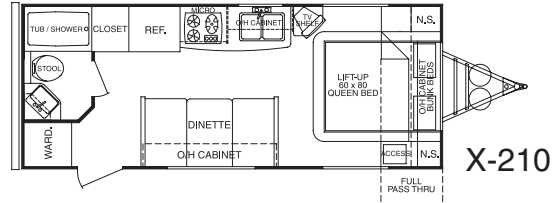

FUN FINDER X

2008

Fun Finder X	X-139	X-160	X-189FD	X-189FBR	X-189FBS	X-210	X-210WBS	X-240	X-250BHS
Exterior Length	14'9"	16'6"	18'3"	18'3"	18'9"	23'6"	21'9"	25'1"	26'7"
Exterior Width	84"	84"	84"	84"	84"	90"	90"	90"	90"
Exterior Height	8'2"	8'2"	8'2"	8'2"	8'2"	8'4"	8'4"	8'4"	8'4"
Interior Height	6'4"	6'4"	6'4"	6'4"	6'4"	6'4"	6'4"	6'4"	6'4"
Bed Size	N/A	N/A	N/A	60x80	60x80	60x80	60x74	60x80	60x80
Dinette Bed Size	60x80	60x80	60x80	33x72	N/A	40x72	N/A	40x72	40x72
Gaucho/Couch Size	N/A	N/A	72x40	N/A	35x66	N/A	35x66	N/A	35x66
Axle Weight (lbs.)	1877	2043	2389	2458	2717	2952	3155	3541	3758
Hitch Weight (lbs.)	230	235	250	250	295	360	315	395	455
Dry Weight (lbs.)	2107	2278	2639	2708	3012	3312	3470	3936	4213
GVWR (lbs.)	3330	3335	5850	5850	5895	5960	5915	5995	6055
Cargo Capacity (lbs.)*	1223	1057	3211	3142	2883	2648	2445	2059	1842
Fresh Water Tank (gal)	25	25	25	25	25	36	36	36	36
Gray Water Tank (gal)	32	32	32	32	25	38	38	38	40
Black Water Tank (gal)	25	25	25	25	25	38	38	38	40
LP Bottle (lbs.)	20	20	40	40	40	60	60	60	60
Power Converter (Amps)	55	55	55	55	55	55	55	55	55
Elect. Ign. Furn. (BTUs)	16K	16K	16K	16K	16K	20K	20K	20K	20K

* Cargo capacity does not include weight of water or LP gas