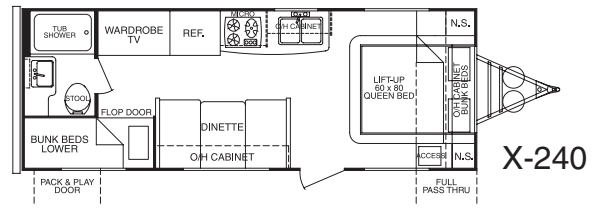

FUN FINDER X

2008

Fun Finder X	X-139	X-160	X-189FD	X-189FBR	X-189FBS	X-210	X-210WBS	X-240	X-250BHS
Exterior Length	14'9"	16'6"	18'3"	18'3"	18'9"	23'6"	21'9"	25'1"	26'7"
Exterior Width	84"	84"	84"	84"	84"	90"	90"	90"	90"
Exterior Height	8'2"	8'2"	8'2"	8'2"	8'2"	8'4"	8'4"	8'4"	8'4"
Interior Height	6'4"	6'4"	6'4"	6'4"	6'4"	6'4"	6'4"	6'4"	6'4"
Bed Size	N/A	N/A	N/A	60x80	60x80	60x80	60x74	60x80	60x80
Dinette Bed Size	60x80	60x80	60x80	33x72	N/A	40x72	N/A	40x72	40x72
Gaucho/Couch Size	N/A	N/A	72x40	N/A	35x66	N/A	35x66	N/A	35x66
Axle Weight (lbs.)	1877	2043	2389	2458	2717	2952	3155	3541	3758
Hitch Weight (lbs.)	230	235	250	250	295	360	315	395	455
Dry Weight (lbs.)	2107	2278	2639	2708	3012	3312	3470	3936	4213
GVWR (lbs.)	3330	3335	5850	5850	5895	5960	5915	5995	6055
Cargo Capacity (lbs.)*	1223	1057	3211	3142	2883	2648	2445	2059	1842
Fresh Water Tank (gal)	25	25	25	25	25	36	36	36	36
Gray Water Tank (gal)	32	32	32	32	25	38	38	38	40
Black Water Tank (gal)	25	25	25	25	25	38	38	38	40
LP Bottle (lbs.)	20	20	40	40	40	60	60	60	60
Power Converter (Amps)	55	55	55	55	55	55	55	55	55
Elect. Ign. Furn. (BTUs)	16K	16K	16K	16K	16K	20K	20K	20K	20K

* Cargo capacity does not include weight of water or LP gas