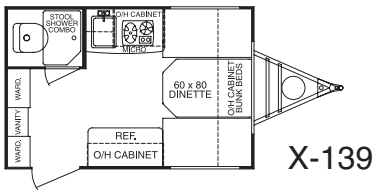

FUN FINDER X

2008

Fun Finder X	X-139	X-160	X-189FD	X-189FBR	X-189FBS	X-210	X-210WBS	X-240	X-250BHS
Exterior Length	14'9"	16'6"	18'3"	18'3"	18'9"	23'6"	21'9"	25'1"	26'7"
Exterior Width	84"	84"	84"	84"	84"	90"	90"	90"	90"
Exterior Height	8'2"	8'2"	8'2"	8'2"	8'2"	8'4"	8'4"	8'4"	8'4"
Interior Height	6'4"	6'4"	6'4"	6'4"	6'4"	6'4"	6'4"	6'4"	6'4"
Bed Size	N/A	N/A	N/A	60x80	60x80	60x80	60x74	60x80	60x80
Dinette Bed Size	60x80	60x80	60x80	33x72	N/A	40x72	N/A	40x72	40x72
Gaucho/Couch Size	N/A	N/A	72x40	N/A	35x66	N/A	35x66	N/A	35x66
Axle Weight (lbs.)	1877	2043	2389	2458	2717	2952	3155	3541	3758
Hitch Weight (lbs.)	230	235	250	250	295	360	315	395	455
Dry Weight (lbs.)	2107	2278	2639	2708	3012	3312	3470	3936	4213
GVWR (lbs.)	3330	3335	5850	5850	5895	5960	5915	5995	6055
Cargo Capacity (lbs.)*	1223	1057	3211	3142	2883	2648	2445	2059	1842
Fresh Water Tank (gal)	25	25	25	25	25	36	36	36	36
Gray Water Tank (gal)	32	32	32	32	25	38	38	38	40
Black Water Tank (gal)	25	25	25	25	25	38	38	38	40
LP Bottle (lbs.)	20	20	40	40	40	60	60	60	60
Power Converter (Amps)	55	55	55	55	55	55	55	55	55
Elect. Ign. Furn. (BTUs)	16K	16K	16K	16K	16K	20K	20K	20K	20K

* Cargo capacity does not include weight of water or LP gas