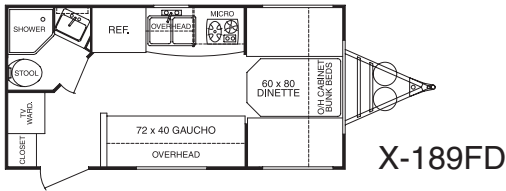

FUN FINDER X

2008

Fun Finder X	X-139	X-160	X-189FD	X-189FBR	X-189FBS	X-210	X-210WBS	X-240	X-250BHS
Exterior Length	14'9"	16'6"	18'3"	18'3"	18'9"	23'6"	21'9"	25'1"	26'7"
Exterior Width	84"	84"	84"	84"	84"	90"	90"	90"	90"
Exterior Height	8'2"	8'2"	8'2"	8'2"	8'2"	8'4"	8'4"	8'4"	8'4"
Interior Height	6'4"	6'4"	6'4"	6'4"	6'4"	6'4"	6'4"	6'4"	6'4"
Bed Size	N/A	N/A	N/A	60x80	60x80	60x80	60x74	60x80	60x80
Dinette Bed Size	60x80	60x80	60x80	33x72	N/A	40x72	N/A	40x72	40x72
Gaucho/Couch Size	N/A	N/A	72x40	N/A	35x66	N/A	35x66	N/A	35x66
Axle Weight (lbs.)	1877	2043	2389	2458	2717	2952	3155	3541	3758
Hitch Weight (lbs.)	230	235	250	250	295	360	315	395	455
Dry Weight (lbs.)	2107	2278	2639	2708	3012	3312	3470	3936	4213
GVWR (lbs.)	3330	3335	5850	5850	5895	5960	5915	5995	6055
Cargo Capacity (lbs.)*	1223	1057	3211	3142	2883	2648	2445	2059	1842
Fresh Water Tank (gal)	25	25	25	25	25	36	36	36	36
Gray Water Tank (gal)	32	32	32	32	25	38	38	38	40
Black Water Tank (gal)	25	25	25	25	25	38	38	38	40
LP Bottle (lbs.)	20	20	40	40	40	60	60	60	60
Power Converter (Amps)	55	55	55	55	55	55	55	55	55
Elect. Ign. Furn. (BTUs)	16K	16K	16K	16K	16K	20K	20K	20K	20K

* Cargo capacity does not include weight of water or LP gas