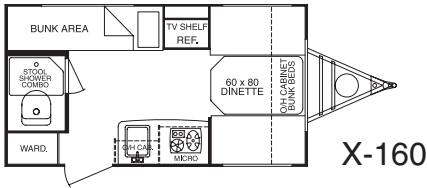

FUN FINDER X

2008

Fun Finder X	X-139	X-160	X-189FD	X-189FBR	X-189FBS	X-210	X-210WBS	X-240	X-250BHS
Exterior Length	14'9"	16'6"	18'3"	18'3"	18'9"	23'6"	21'9"	25'1"	26'7"
Exterior Width	84"	84"	84"	84"	84"	90"	90"	90"	90"
Exterior Height	8'2"	8'2"	8'2"	8'2"	8'2"	8'4"	8'4"	8'4"	8'4"
Interior Height	6'4"	6'4"	6'4"	6'4"	6'4"	6'4"	6'4"	6'4"	6'4"
Bed Size	N/A	N/A	N/A	60x80	60x80	60x80	60x74	60x80	60x80
Dinette Bed Size	60x80	60x80	60x80	33x72	N/A	40x72	N/A	40x72	40x72
Gaucho/Couch Size	N/A	N/A	72x40	N/A	35x66	N/A	35x66	N/A	35x66
Axle Weight (lbs.)	1877	2043	2389	2458	2717	2952	3155	3541	3758
Hitch Weight (lbs.)	230	235	250	250	295	360	315	395	455
Dry Weight (lbs.)	2107	2278	2639	2708	3012	3312	3470	3936	4213
GVWR (lbs.)	3330	3335	5850	5850	5895	5960	5915	5995	6055
Cargo Capacity (lbs.)*	1223	1057	3211	3142	2883	2648	2445	2059	1842
Fresh Water Tank (gal)	25	25	25	25	25	36	36	36	36
Gray Water Tank (gal)	32	32	32	32	25	38	38	38	40
Black Water Tank (gal)	25	25	25	25	25	38	38	38	40
LP Bottle (lbs.)	20	20	40	40	40	60	60	60	60
Power Converter (Amps)	55	55	55	55	55	55	55	55	55
Elect. Ign. Furn. (BTUs)	16K	16K	16K	16K	16K	20K	20K	20K	20K

* Cargo capacity does not include weight of water or LP gas